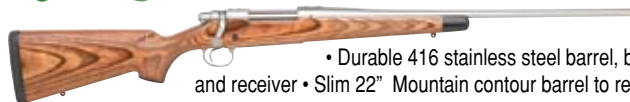

Remington Model 700™ Mountain LSS

• Durable 416 stainless steel barrel, bolt and receiver • Slim 22" Mountain contour barrel to reduce weight, no sights • Glass-bead satin metal finish • Satin finished brown laminated stock with cut checkering • Hinged floorplate magazine bottom

CODE	CALIBER	BARREL	MAG.CAP.	WEIGHT (lbs.)
26281	270 Win.	22"	4	6-5/8
26285	7mm-08 Rem.	22"	4	6-1/2
26287	30-06	22"	4	6-5/8

Le Baron **$ 1013.94**