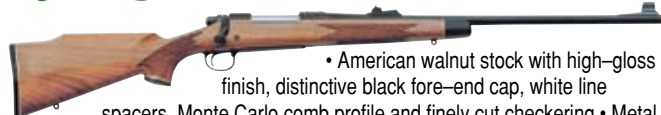

Remington Model 700™ BDL Custom Deluxe

• American walnut stock with high-gloss finish, distinctive black fore-end cap, white line spacers, Monte Carlo comb profile and finely cut checkering • Metal work features deep, rich, high-polish blue finish • Hooded ramp front sight and adjustable rear sight • Hinged floorplate magazine • Sling swivel studs

$100.00 Mail-In Rebate
(Valid on purchases made from 07/01/10 through 12/31/10)

CODE	CALIBER	BARREL	MAG.CAP.	WEIGHT (lbs.)
25791	270 Win.	22"	4	7-3/8
25793	30-06	22"	4	7-3/8

Le Baron **$ 891.94**

CODE	CALIBER	BARREL	MAG.CAP.	WEIGHT (lbs.)
25803	7mm Rem.Mag.	24"	3	7-1/2
26410	300 Rem.Ultra Mag.	26"	3	7-5/8

Le Baron **$ 918.94**