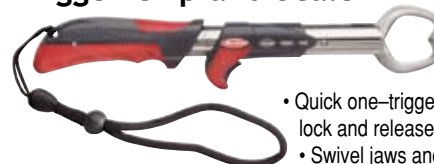

Hookout Combo

- Satisfies two needs every skilled angler has: to dehook toothy fish as safely as possible

SPECIAL!
\$40

CODE: THC

Berkley TEC

13" Deep Reach™ Pliers

- Exclusive TecTanium™ process that combines hot-forged strength with advanced nickel-plated/ titanium-coated corrosion resistance
- 13" DeepReach™ design reaches further, holds tighter
- Spring loaded pivot and SofTorx™ handles

CODE: TDRP

SPECIAL!
\$35

Berkley TEC

Trigger Grip and Scale

- Quick one-trigger lock and release
- Swivel jaws and integrated scale work together to make handling and weighing active fish up to 30 lbs.

CODE: TTGS

SPECIAL!
\$70

Berkley TEC

9X Multi-Pliers™

- Long nose TecTanium™ jaws integrate 9 tools every skilled angler needs:
 - small, medium and large crimper,
 - aggressive toothed gripper,
 - split shot pincher, -jig eye cleaner, -barb masher, -wire and line cutter