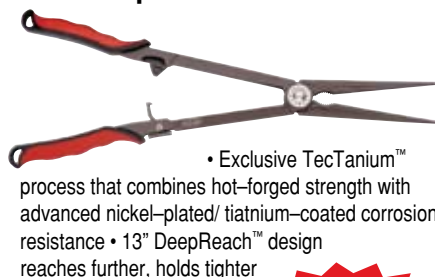

Hookout Combo

- Satisfies two needs every skilled angler has: to dehook toothy fish as safely as possible

SPECIAL!
\$40

CODE: THC

Berkley TEC

13" Deep Reach™ Pliers

- Exclusive TecTanium™ process that combines hot-forged strength with advanced nickel-plated/ titanium-coated corrosion resistance
- 13" DeepReach™ design reaches further, holds tighter
- Spring loaded pivot and SofTorx™ handles

CODE: TDRP

SPECIAL!
\$35

Berkley TEC

Trigger Grip and Scale

- Quick one-trigger lock and release
- Swivel jaws and integrated scale work together to make handling and weighing active fish up to 30 lbs.

CODE: TTGS