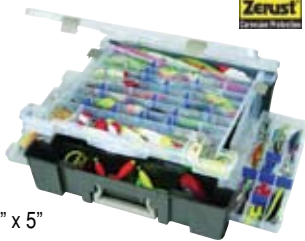

4005ST

Includes:

- (5) 4006 Tuff 'Tainers®
- (1) 00330 spinnerbait box
- Size: 15" x 8.5" x 15"
- Colour: Black/ Blue

Le Baron

SPECIAL!

\$ 55.00

Super Max Satchel

- Deep base has 8 fixed compartments and 9 removable Zerust® dividers
- Side storage features 2 drop down 3009 Tuff 'Tainers® with 9 Zerust® dividers
- Top lid has 11 fixed compartments and 20 Zerust® dividers • Size: 17.25" x 16.75" x 5"

CODE: 9030

Le Baron

SPECIAL!

\$ 23.00

Kwikdraw™

- Up to 36 compartments • Largest capacity 2-tray available, with "3rd tray" on the outside
- Exterior rack for hanging lures and various tools
- Heavy duty handle and Drawtite™ mega latch
- Dim.: 18" x 10" x 9.75"

Includes: – (2) 2003 and (1) 3003 external quick access Tuff 'Tainers®
CODE: 1804

Le Baron

SPECIAL!

\$ 27.00

Zerust® Front Loader

- Zerust® corrosion protection molded directly into the box as well as the Tuff 'Tainers™
- Bulk capacity in top section that features ribs to secure a variety of Tuff 'Tainers®
- Dim.: 17.375" x 9.75" x 12.625"
- **Includes:** (3) 4006 Tuff 'Tainers™
CODE: 7020ZR